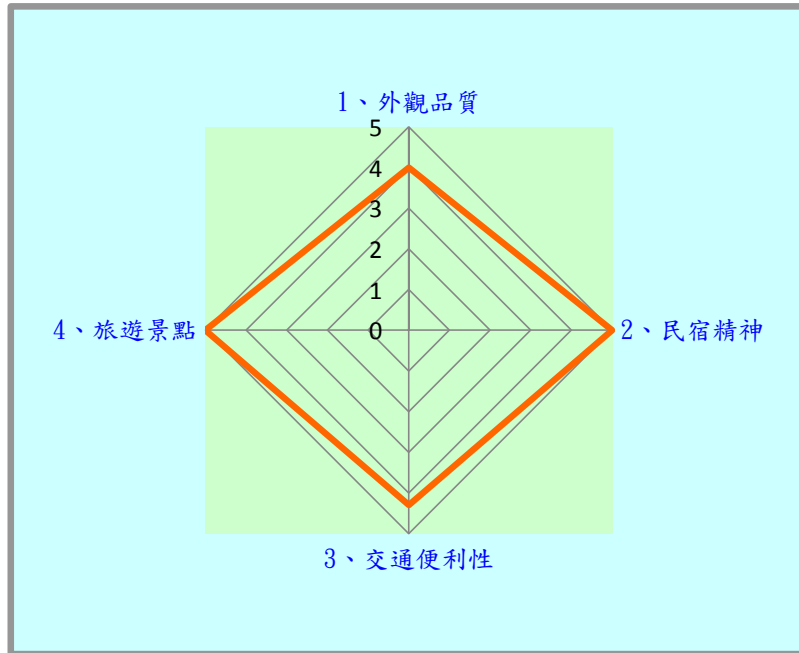

民宿名稱(中文): 聽濤園山莊

Report No: SD150005

Audit date: 2017/05/10

評鑑結果:(依據各實際評鑑分數繪製雷達圖及圖示,評鑑分數說明請參閱下頁)

評鑑項目:

- 1、外觀品質 (Appearance Quality)
- 2、民宿精神 (Hospitality)
- 3、交通便利性 (Accessibility)
- 4、旅遊景點 (Scenery)
- 5、客房設施 (Room Quality)
- 6、衛浴設施 (Bathroom Quality)